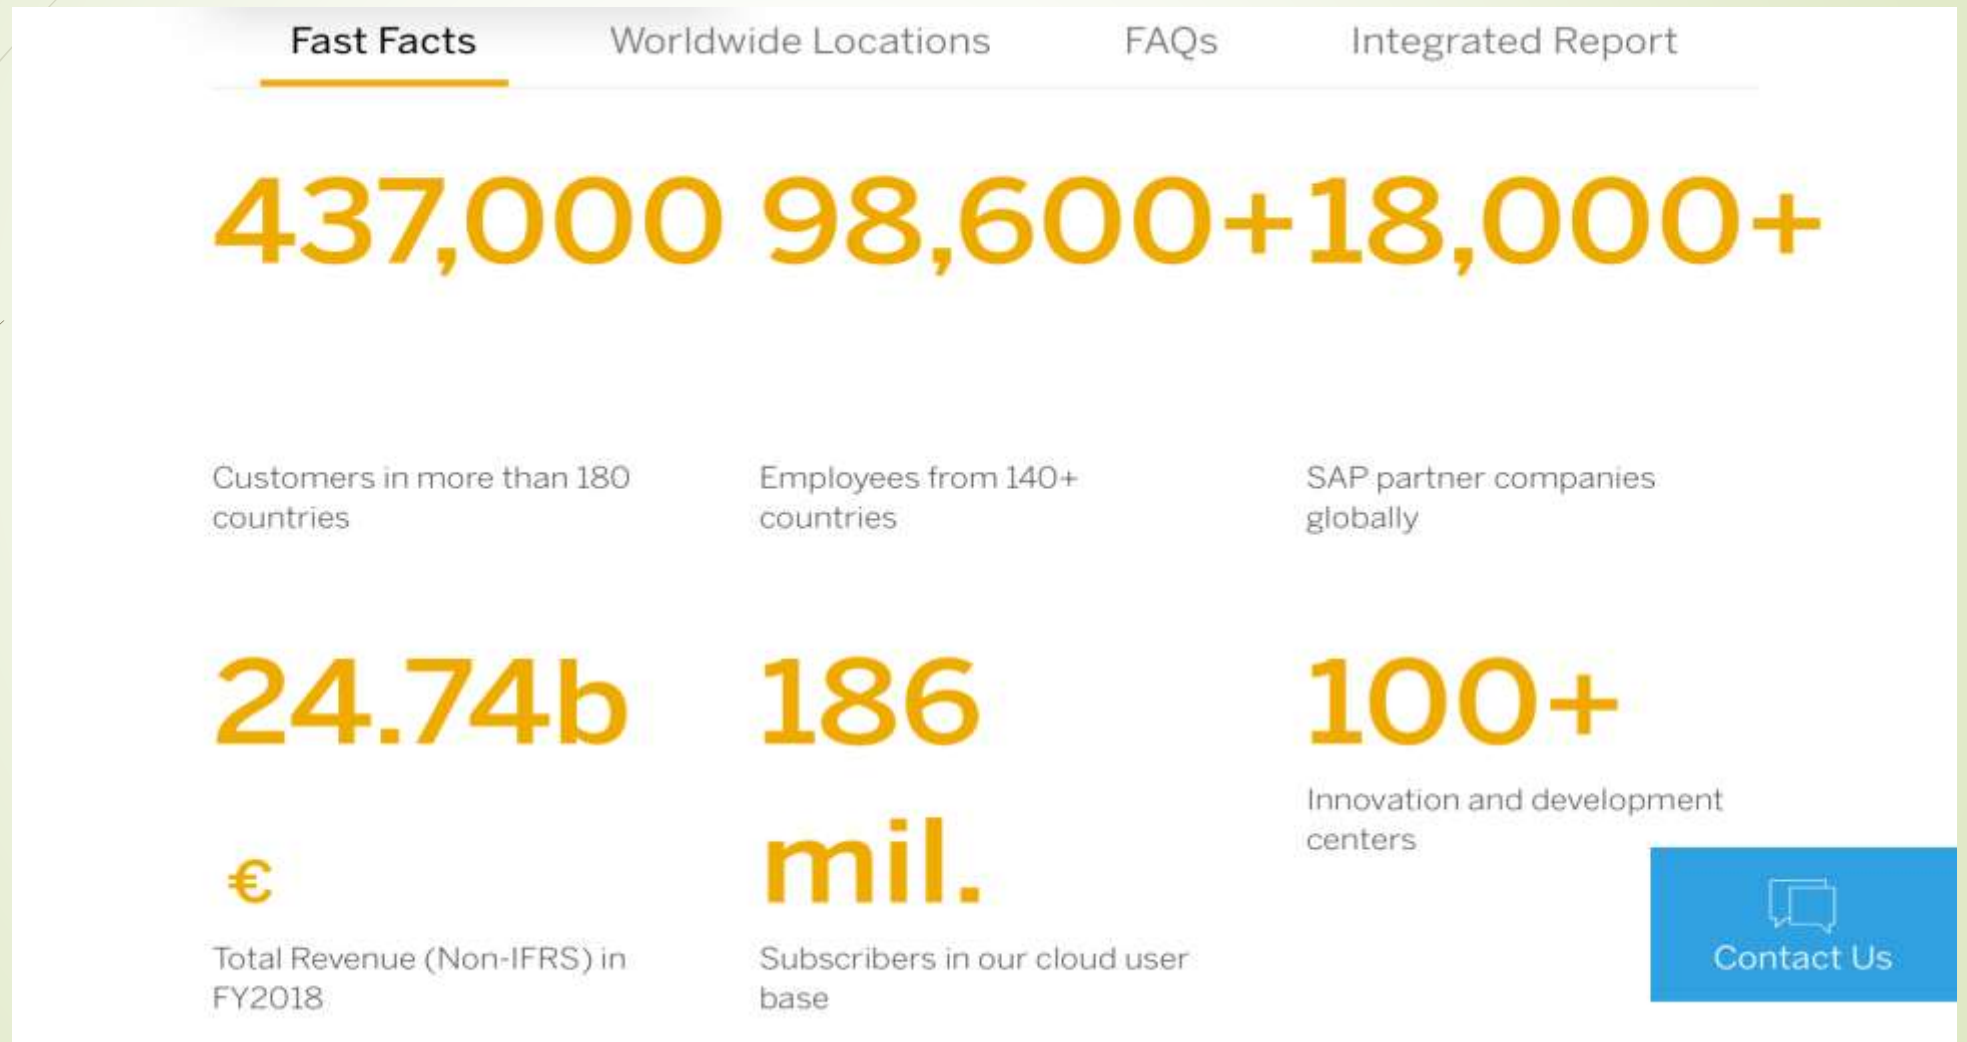

11
lines of business

74,406
employees

87%
of Forbes
Global 2000

98%
of the 100 most
valued brands

100%
of Forbes top
sustainability
companies

THE cloud
company
powered by
SAP HANA

Fastest- growing
database vendor

Fastest-growing
company at scale
in the cloud

Market leader for
mobile apps for
business

Market leader in products for
business analysis

SAP HANA
is the market leading platform
for real-time computing

Encouraging facts (Source : SAP website)